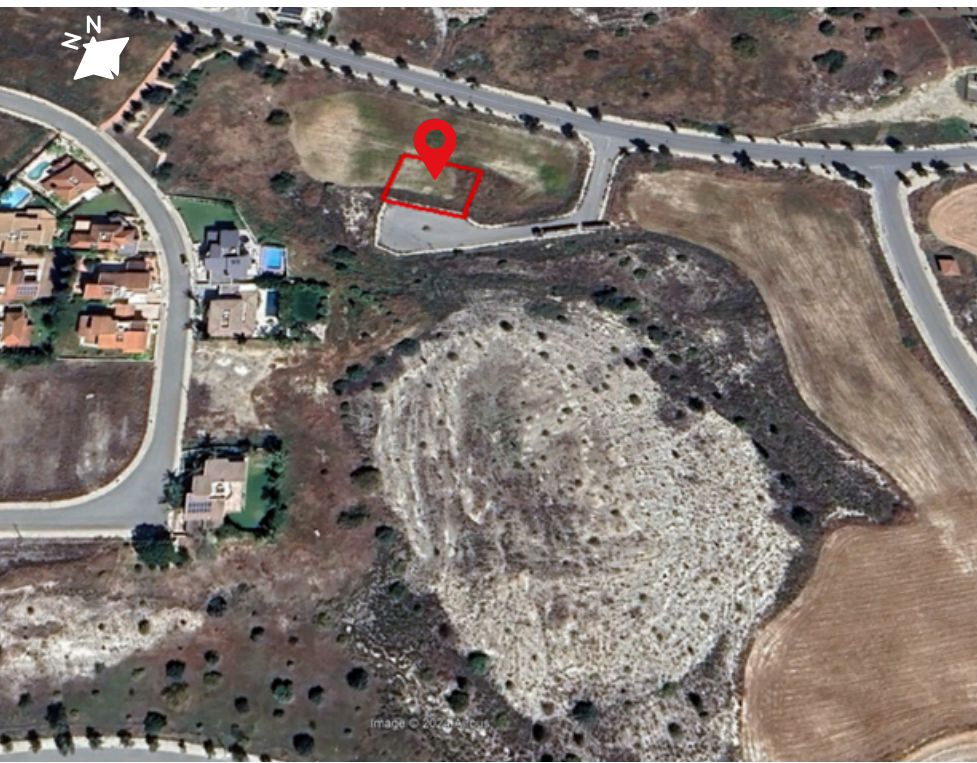

For Sale

Carolina Park - Nicosia
Plot 478

This plot of land, located in the area of Carolina Park, offers a unique opportunity for development. It is ideal for building a custom home. Carolina Park area offers green parks, pedestrian walkways and the serenity of a truly residential area

Main Characteristics

PLOT AREA: **555m²**

USE: **Residential**

FRONTAGE: **26,96**

BUILDING COEFFICIENT: **90%**

TITLE DEEDS: 

See on map 

 22452000 / 99403664