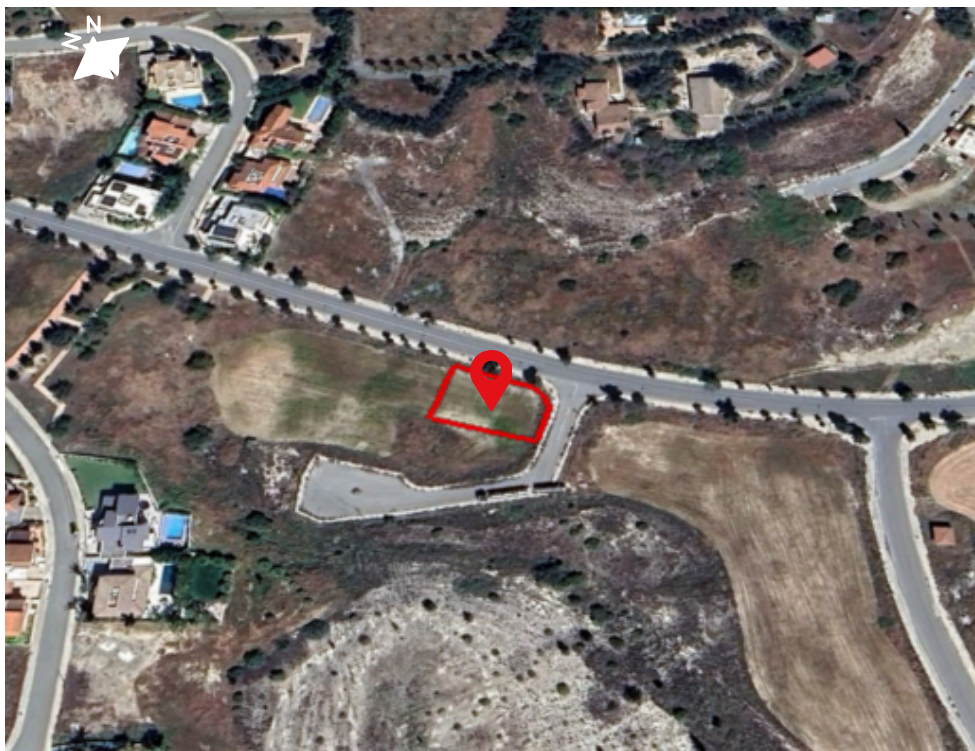

For Sale

Carolina Park - Nicosia
Plot 480

This plot of land, located in the area of Carolina Park, offers a unique opportunity for development. It is ideal for building a custom home. Carolina Park area offers green parks, pedestrian walkways and the serenity of a truly residential area

Main Characteristics

PLOT AREA: **587m²**

USE: **Residential**

FRONTAGE: **Corner**

BUILDING COEFFICIENT: **90%**

TITLE DEEDS: 

See on map 

 22452000 / 99403664